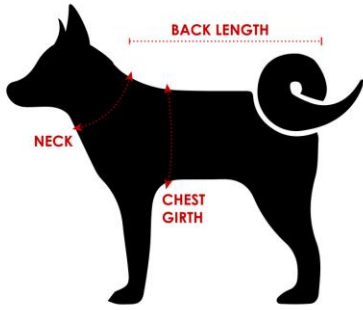

MEASURING METHOD

SIZE	BACK LENGTH	CHEST GIRTH	NECK	WEIGHT REFERENCE INFORMATION
XS	12	16-18	9	<5
S	14	18-20	10	6-12
M	16	20-22	12	9-16
L	17	22-24	13	15-31
XL	18	24-26	14	25-50

NECK & CHEST ON GARMENT HAS A 2" ADJUSTABLE HOOK AND LOOP TAPE FOR THE PERFECT FIT FOR YOUR FURRY FRIEND.
WEIGHT INFORMATION IS FOR REFERENCE ONLY. PLEASE USE THE MEASUREMENT CHART TO SELECT THE CORRECT SIZE