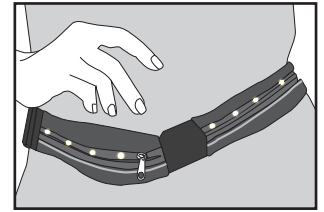

Thank you for your purchase of GO BELT™.
The belt for people on the go!

Go Belt is lightweight, discreet and reflective. It stretches to fit your personal belongings, is adjustable and comfortable for everyday use.

Go Belt makes it easy to carry all of your essentials hands-free. Whether you're exercising, jogging, bike riding, or traveling! Dual expandable pockets provide ample storage for:

- Keys
- Smartphones
- ID
- & More!

Our Deluxe Go Belt is fully equipped with two LED light modes - solid or blinking - to give you maximum visibility during dusk and nighttime activities.

Batteries included. Batteries are NOT replaceable.