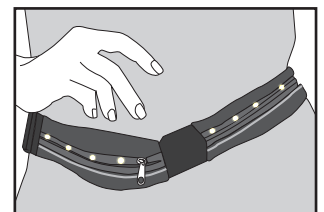

DELUXE Version

Upgrade to our highest quality lighted Go Belt.