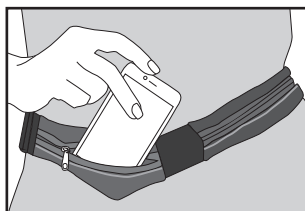

Thank you for your purchase of GO BELT™.
The belt for people on the go!

Go Belt is lightweight, discreet and reflective. It stretches to fit your personal belongings, is adjustable and comfortable for everyday use.

Go Belt makes it easy to carry all of your essentials hands-free. Whether you're exercising, jogging, bike riding, or traveling! Dual expandable pockets provide ample storage for:

- Keys
- Smartphones
- ID
- & More!