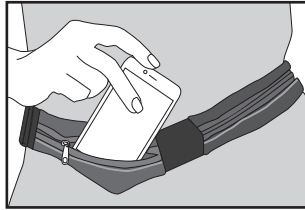

Thank you for your purchase of GO BELT™.
The belt for people on the go!

Go Belt is lightweight, discreet and reflective. It stretches to fit your personal belongings, is adjustable and comfortable for everyday use.

Go Belt makes it easy to carry all of your essentials hands-free. Whether you're exercising, jogging, bike riding, or traveling! Dual expandable pockets provide ample storage for:

- Keys
- Smartphones
- ID
- & More!