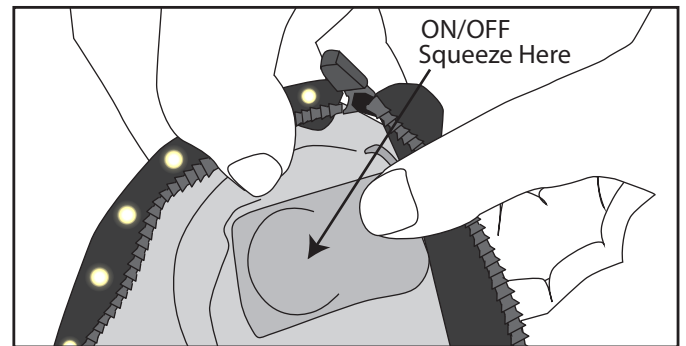

Our Deluxe Go Belt is fully equipped with two LED light modes - solid or blinking - to give you maximum visibility during dusk and nighttime activities.

Batteries included. Batteries are NOT replaceable.