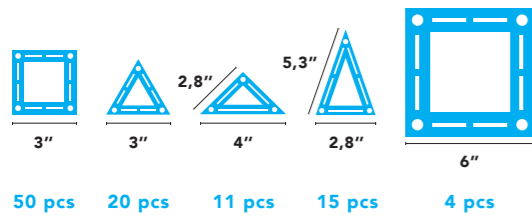

INTRODUCTION

These colorful tiles come in different shapes and sizes. Children will enjoy constructing 2D and 3D structures that will keep them busy for hours while learning design, math, physics and engineering skills. Unleash your child's creativity and imagination with these impressive magnetic tiles. Get ready for a safe and exciting playtime!

WARNING: CHOKING HAZARD

Contains small parts. Not for children under 3 years. This product contains small magnets. Swallowed magnets can lead to serious infections and/or death. Immediately seek medical attention if magnets are swallowed or inhaled.

INCLUDES