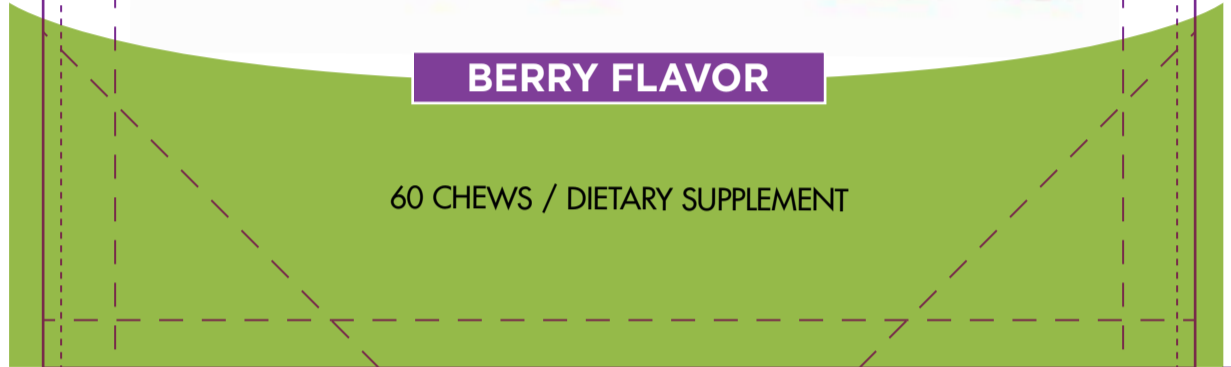

6" CUT OFF

1.25" ZIPPER
.75" TEAR
NOTCH

60 COUNT DIELINE

8" FRONT PANEL

beyond fresh™

fruit & vegetable chews

12 Fruits & Vegetables with Probiotics

BERRY FLAVOR

60 CHEWS / DIETARY SUPPLEMENT

3.5" BG

19.5" WEB

8.0" BACK PANEL

- Keep out of reach of children.
- Store in a cool, dry place.
- Protect from heat, light and moisture.
- Do not use if seal is broken.

DIRECTIONS: CONSUME 1 CHEW WITH A MEAL DAILY.
BAG MUST BE RESEALED TIGHTLY TO ASSURE FRESHNESS.

Supplement Facts	
Serving Size: 1 Chew	
Amount Per Serving	
% Daily Value*	
Calories 15	
Total Carbohydrate 4 g	1%
Dietary Fiber 1.5 g	6%
Sugars 2 g	†
Bacillus Coagulans (as Lactospore®) 250 million CFU	†
Pterostilbene 2 mg	†
Proprietary Organic Fruit and Vegetable Blend 250 mg	†
Apple, kale, broccoli, spinach, carrot, parsley, beet, green cabbage, blueberry, raspberry, tomato)	

beyond fresh™

Eyepot .5"x.25"
(.125" from edge)

.0938" No Print Area

.375" SEAL

.375" SEAL

.0938" No Print Area